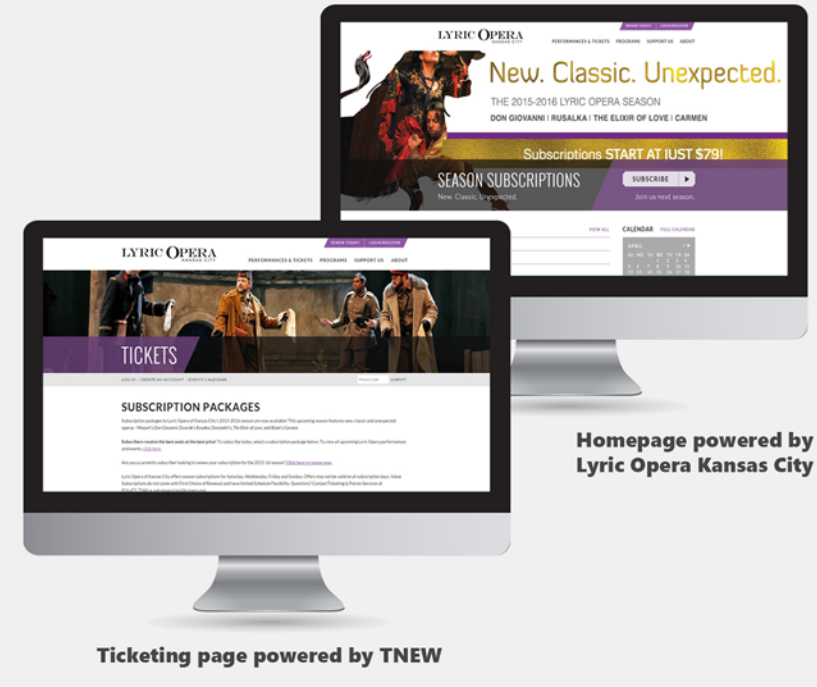

WHEN IT COMES TO WEB TRANSACTIONS, LEAVE THE HEAVY LIFTING TO US

TN Express Web (TNEW)

A SIMPLE, COST-EFFECTIVE SOLUTION FOR CONDUCTING BUSINESS ONLINE

TN Express Web (TNEW) is an e-commerce platform that manages all transactions on your organization's website. Each time a visitor begins down the purchase path - whether it is browsing upcoming events or researching education programs - TNEW takes the reins to handle the transaction, capturing sales and customer details. It is fully integrated with your Tessitura database so transactions, web content and event availability are updated in **real time**.

TNEW pages are skinned to match your branding, offering a seamless experience for visitors.

Homepage powered by Lyric Opera Kansas City

Ticketing page powered by TNEW

TNEW SUPPORTS THE FOLLOWING FUNCTIONALITIES...

- Single Ticket Sales
- Packages
- Payment Plans *
- Memberships
- Donations
- Pricing Rules & * Messaging
- Presales
- Class Registrations
- Gift Certificates
- Social * Sharing
- Subscriptions
- Account Management
- Virtual Waiting * Rooms