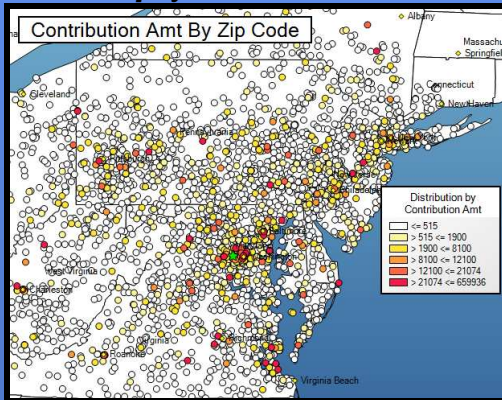

Map your results

Save your target constituents in Tessitura

Create a Tessitura List from Results

Create a Tessitura List

Click the "Create List" button below to create a Tessitura List from your results. This process may take several minutes.

List Name: T-Stats Sample List [Create List]

List Results:

[Close]

Take Action

81	Admin	2/17/2004 08:44	All Single Ticket Buyers	(none)	☐	☐	46479	2/17/04
82	Admin	2/17/2004 08:45	T-Stats Sample List	(none)	☐	☐	389	2/17/04
85	Admin	7/12/2004 09:25	Exception List	(none)	☐	☐	1,712	7/12/04

Dear Member,
We notice you haven't purchased a ticket for more than 6 months.
We hope that you will return soon and as an incentive, we are pleased to enclose a discount good for 10% off any Tuesday or

T-Stats is available now. For more information or a free demonstration, please contact: 888.446.4588 ext 302 T-Stats@jcainc.com

T-Stats

Tessitura Analysis at the Speed of Thought™