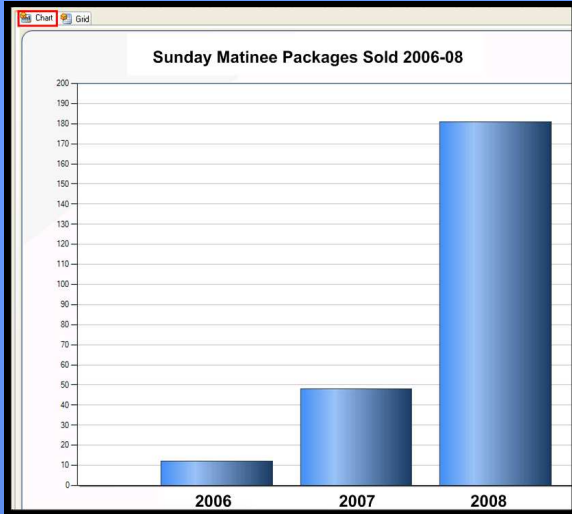

Track Successes

Uncover Opportunities

Category	Ticket Amt
Lion, the Witch & the Wardrobe	
Prime Orchestra	\$693.00
Regular Orchestra	\$643.50
Total	\$1,336.50
10% Off	
Front Balcony	\$460.00
Prime Orchestra	\$2,940.00
Rear Balcony	\$144.00
Regular Subscription	
Regular Orchestra	\$3,750.00
Standing Room	\$30.00
Total	\$7,324.00
Total	\$8,660.50